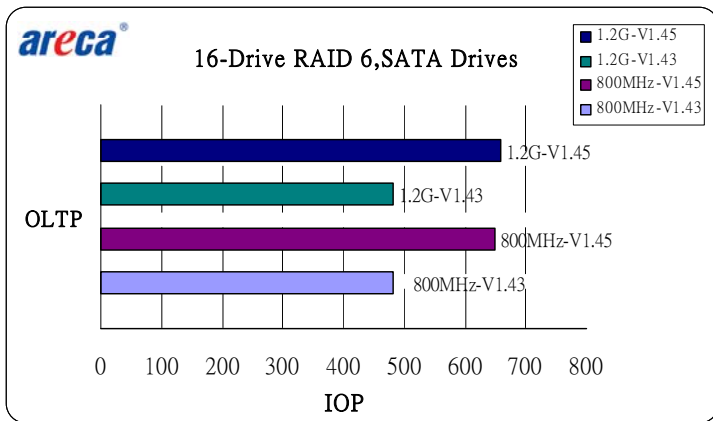

--Iometer 2006.07.27 of outstanding I/Os 256 per target

Measurement Test

--File Server

--Web Server

--OLTP

--Workstation

--Streaming Writes

--Streaming Reads

RAID 6 SAS Performance

RAID 5 SAS Performance

RAID 6 SATA Performance

RAID 5 SATA Performance