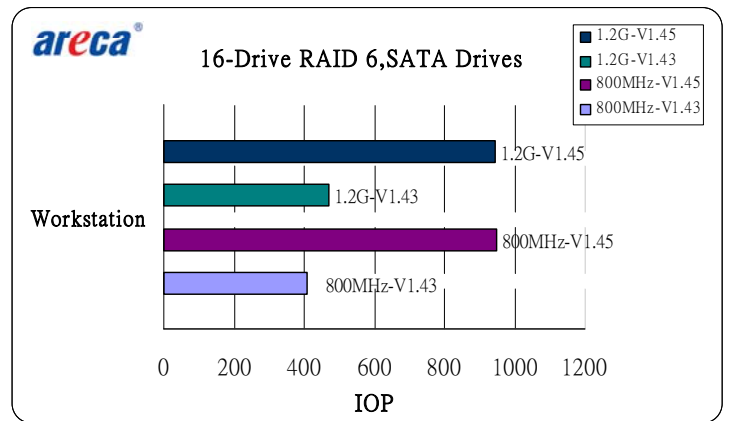

--Iometer 2006.07.27 of outstanding I/Os 256 per target

Measurement Test

--File Server

--Web Server

--OLTP

--Workstation

--Streaming Writes

--Streaming Reads

RAID 6 SAS Performance

RAID 5 SAS Performance

RAID 6 SATA Performance

RAID 5 SATA Performance